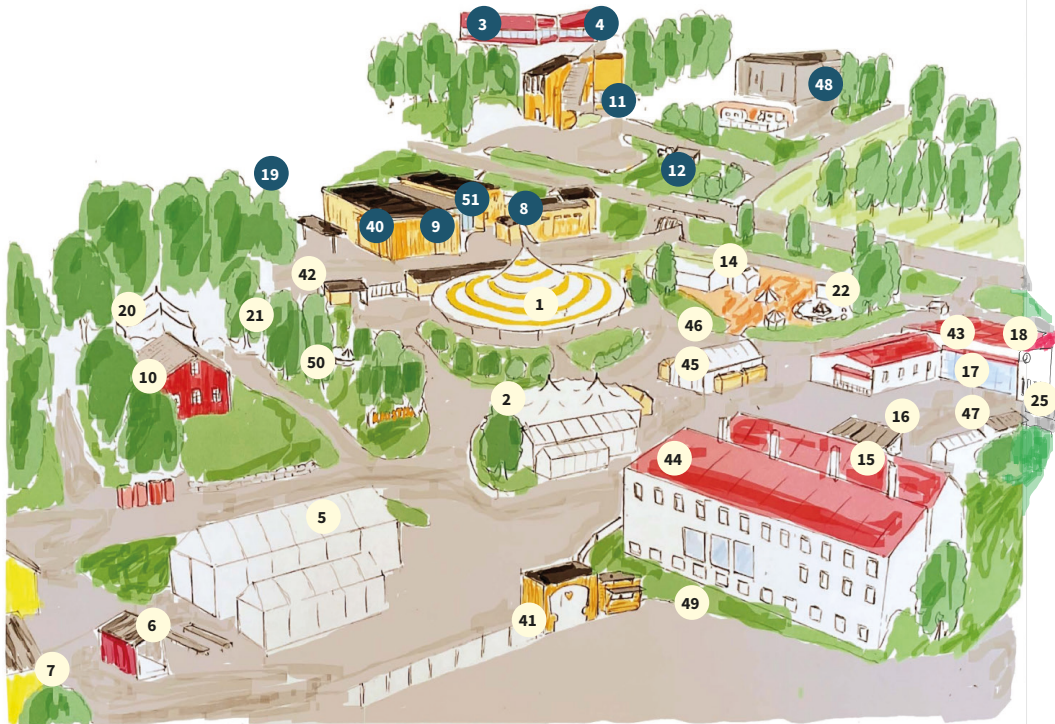

FESTIVALAREA

Alakoulu / Elementary school:

Festival Restaurant (44) Soittosali Stage (15), Baby Care Room (15)

Festival Yard Bazaar (45)

Living Heritage Point (25)

First Aid (43)

Festival Restaurant (44)

Café Fiuli (11)

Teboil Kaustinen (33)

Kaustinen-Hall (11)

Kestikievari Stage (5)

Kino (23)

Kaustinen Church (38)

KPO-arena (1)

Kraatari (24)

Baby Care Room (15)

PH Nordgren -Hall (8)

Puolimatka Stage (6)

Food Alley (46)

Santeri's Cabinet (10)

Sauna Village (36)

Setori Stage (12)

Sivutupa (7)

Soittosali Stage (15)

Wiljami (18) First Aid (43),

Folk Shop, Exhibitors & Vendors (43)