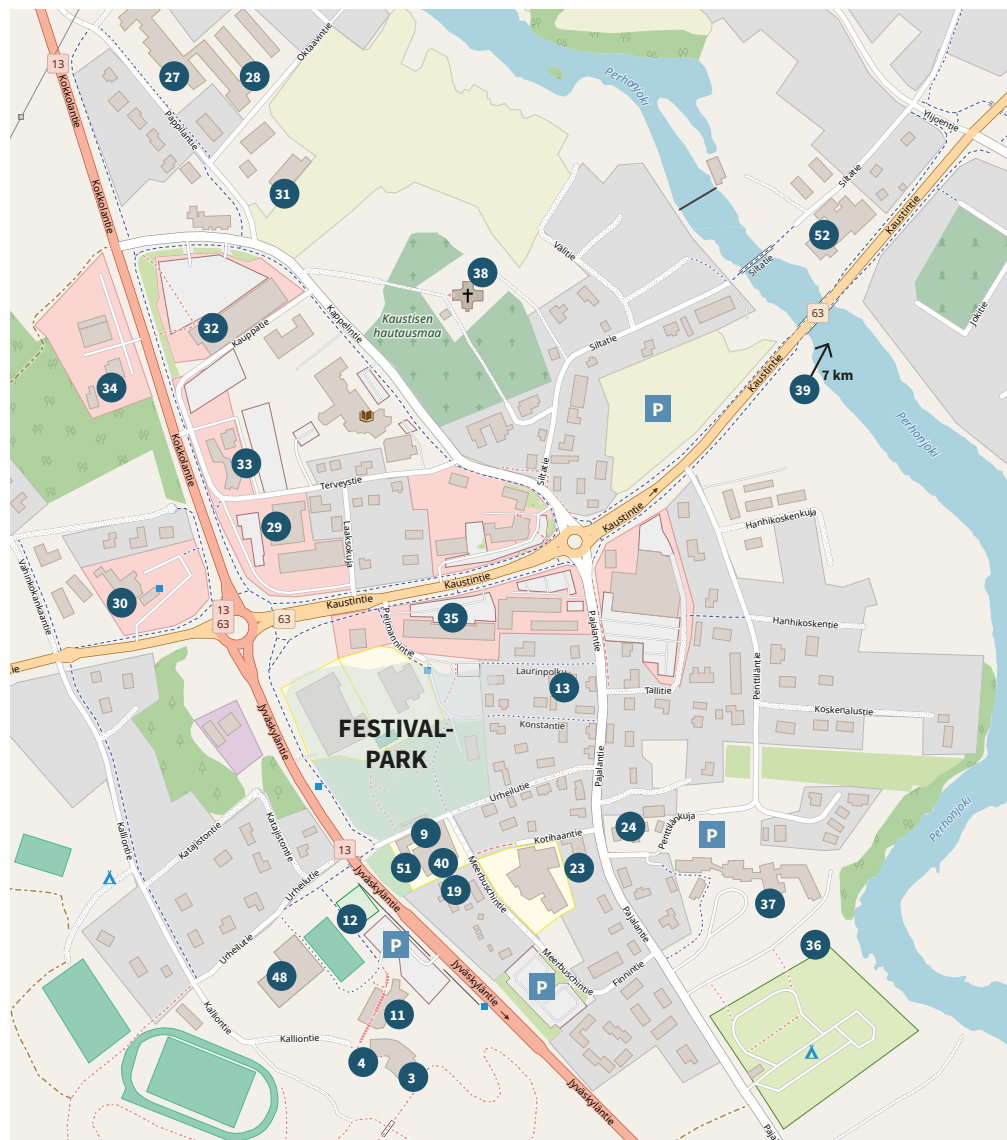

FESTIVALAREA

Alakoulu / Elementary school:

Festival Restaurant (44) Soittosali Stage (15), Baby Care Room (15)

Festival Yard Bazaar (45)

Living Heritage Point (25)

First Aid (43)

Festival Restaurant (44)

Café Fiuli (11)

Café Fiuli, Folk Instrument

Museum, Info and Ticket Office

Kaustinen Around the Village:

HalpaHalli (26)

Hotel Kaustinen (37)

Iltarusko, Toivola (27)

Iltarusko, Tynnelä (28)

Kaustinen Varaosat (34)

Teboil Kaustinen (33)

Kaustinen-Hall (11)

Kestikievari Stage (5)

Kino (23)

Kaustinen Church (38)

KPO-arena (1)

Kraatari (24)

Baby Care Room (15)

Wiljami (18) First Aid (43),

Folk Shop, Exhibitors & Vendors (43)